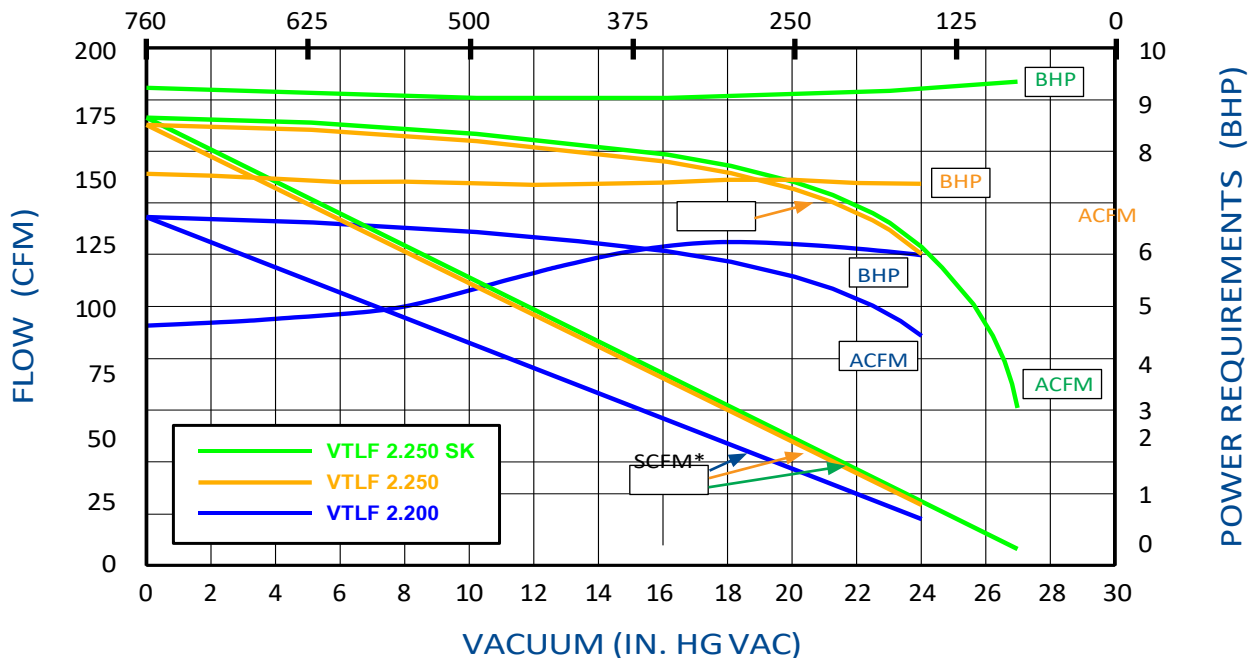

- 100% Oil-less (dry operation)
- Continuous duty rated
- Operation: Atm. to 27 in.HgV
- Direct drive—no belts; no gears
- Low energy consumption
- TEFC motor
- Integral pressure regulating valve
- Integral extra-large 4-micron inlet filter
- Clear filter housing aids inspection
- Vibration isolators
- Quiet operation
- Cool running

ABSOLUTE PRESSURE (TORR)