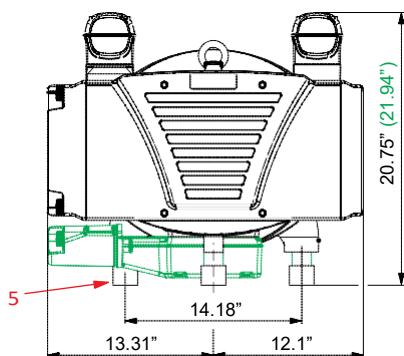

# TECHNICAL DATA

Top View

Side View

End View (Opposite Motor End)

|  | VTLF 2.200 | VTLF 2.250 | VTLF 2.250 SK |
|--|------------|------------|---------------|
|--|------------|------------|---------------|

All data based on 60 Hz operation

|                             |         |         |          |
|-----------------------------|---------|---------|----------|
| Flow (SCFM @ 0 in. Hg)      | 129     | 169     | 174      |
| Power (kW/HP)               | 4.8/6.4 | 6.4/8.5 | 9.3/12.4 |
| Speed (RPM)                 | 850     | 1175    | 1175     |
| Max. Cont. Vacuum (in. HgV) | 24      | 24      | 27       |
| Weight (lbs.)—w/ motor*     | 546     | 550     | 572      |
| Noise Level (Max. dBA)      | 78      | 79      | 79       |
| Inlet size (BSP, inches):   | G-2½"   | G-2½"   | G-2½"    |
| with NPT adapter:           | 2"      | 2"      | 2"       |